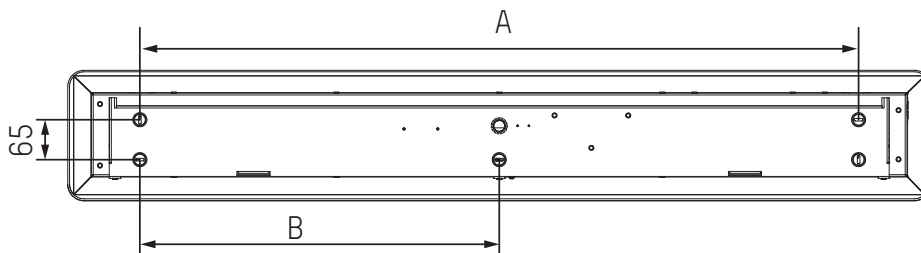

MECHANICAL FEATURES

- **Construction**..... Black steel (IP30, IK02) and PPMA Poly (methyl methacrylate) cristal.
- **Operating temperature range**..... -5 to +55°C.
- **Weight**..... See on the back.
- **Dimensions**..... See on the back.

ELECTRICAL FEATURES

- **Power supply**..... 100-240VAC 50/60Hz.
- **Consumption**..... See on the back.
- **Electric protection**..... NTP/ETH model: Class 3.
Other Synchronisations: Class 2.

WORLD STYLE

Horizontal - 5cm

SYNTHETIC TABLE

	3 cities	4 cities	5 cities	6 cities	7 cities
A	875 mm	1140 mm	1405 mm	1670 mm	1935 mm
Weight	5 kg	6.5 kg	8 kg	9.5 kg	11 kg
Consumption max	100-240VAC ; 67-28mA	100-240VAC ; 86-36mA	100-240VAC ; 105-44mA	100-240VAC ; 124-52mA	100-240VAC ; 143-60mA

WALL MOUNTING

Dimensions \ Cities	3 cities	4 cities	5 cities	6 cities	7 cities
A	640 mm	905 mm	1170 mm	1435 mm	1700 mm
B	320 mm	452,5 mm	585 mm	717,5 mm	850 mm

WORLD STYLE REFERENCES HORIZONTAL - 5CM

Models \ Cities	3 cities	4 cities	5 cities	6 cities	7 cities
Indépendent model	947 11x W3	947 11x W4	947 11x W5	947 11x W6	947 11x W7
DCF model	947 1Dx W3	947 1Dx W4	947 1Dx W5	947 1Dx W6	947 1Dx W7
ALS model	947 1Fx W3	947 1Fx W4	947 1Fx W5	947 1Fx W6	947 1Fx W7
DHF model	947 14x W3	947 14x W4	947 14x W5	947 14x W6	947 14x W7
AFNOR model	947 15x W3	947 15x W4	947 15x W5	947 15x W6	947 15x W7
NTP/ETH model	947 17x W3	947 17x W4	947 17x W5	947 17x W6	947 17x W7
NTP/Wi-Fi model	947 18x W3	947 18x W4	947 18x W5	947 18x W6	947 18x W7